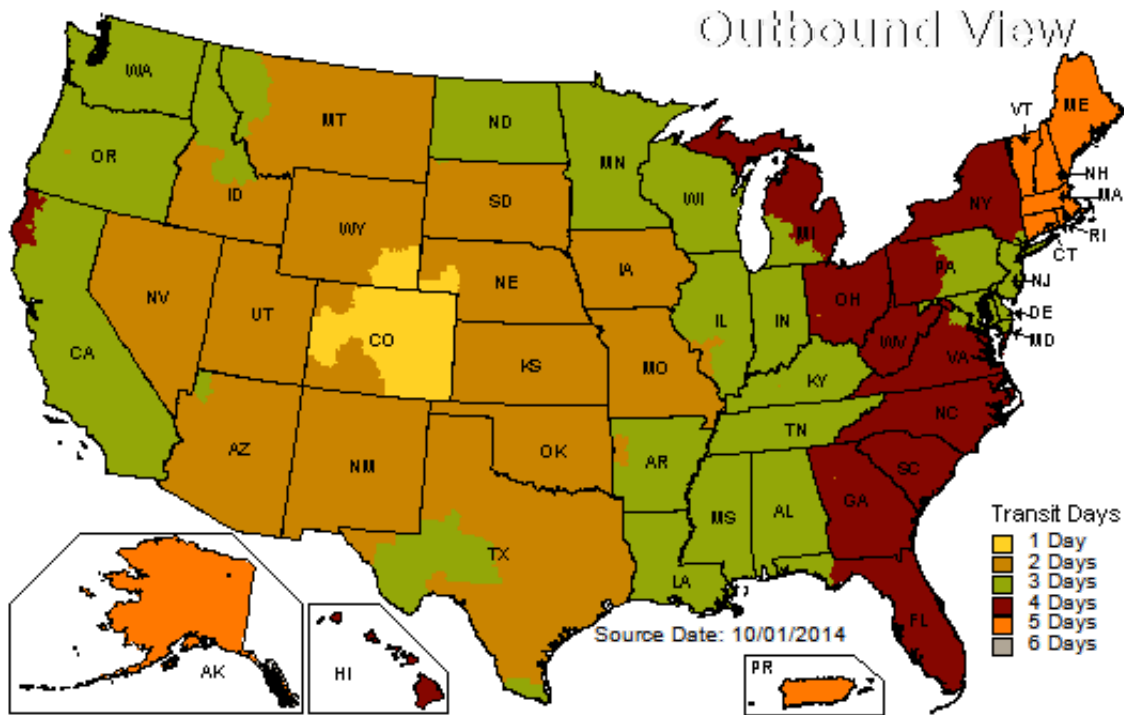

U.S. Ground Map Results

Business days in transit from: CASTLE ROCK, CO 80104

Service Map colors may vary due to differences in hardware and software. This map is a general representation of UPS Ground transit times. For service availability and to calculate the delivery time for a package shipped between a specific origin and destination worldwide, Select **Calculate Time & Cost** in the **Shipping** tab.